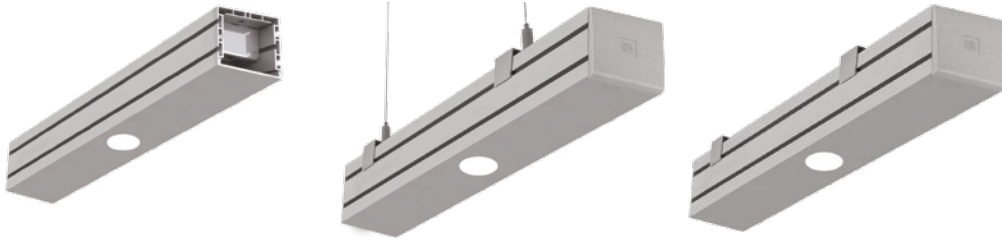

Single-function luminaire of emergency lighting luminaire for LED light sources, optics either in corridor or open-space interiors versions.

TECHNICAL DATA	Mounting: suspended, on wire suspension (on request) Body: aluminium profile Colour: gray Diffuser: opal plexiglass (PLX)
ELECTRICAL DATA	Power supply efficiency: >60% Power: 220-240V 50/60Hz Includes light source: yes Electrical connection: max 3x0,75 mm ² wire
OPTICAL DATA	Light distribution: asymmetric, circular Way of lighting: direct Type of optic: for corridors, for offices
GENERAL DATA	Additional equipment: plastic end caps Warranty: 5 years Application: car showrooms, boutiques, shopping centers, museums, galleries, open-space areas, pathways

010122.5L05 .111.901

Emergency mode

- I 1h, single function with self-test
- J 3h, single function with self-test

Code	Dimensions [mm] L W H	Pallet quantity	Quantity in package	Net weight [kg]
Type of optic: for corridors				
010122.5L05X.111.901	360 50 50	396	1	0.7
Type of optic: for offices				
010122.5L06X.112.901	360 50 50	396	1	0.7

AVAILABLE VERSIONS

ACCESSORIES

150030.00033

Set of connecting elements

LIGHT BEAM CURVES

WAY OF LIGHTING

Luminous flux tolerance +/- 10%.
Power tolerance +/- 5%.

Lighting beam, light intensity distribution and light efficiency were examined in accordance with the EN ISO 17025:2005 norm for EN13032 norm series and the LM-79 norm.
Up-to-date product info and General Warranty Terms available on our website www.luglightfactory.com