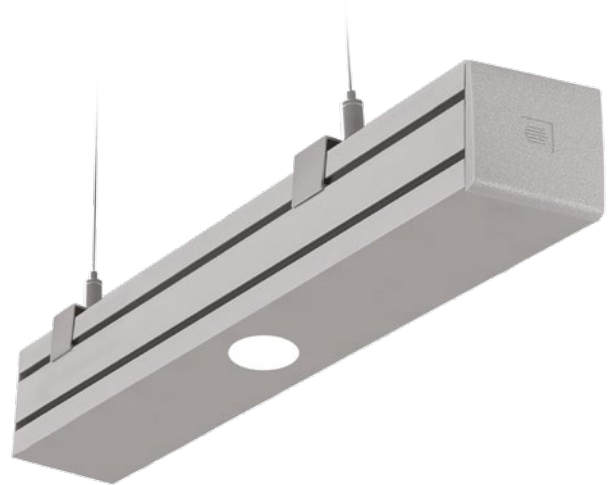

Single-function luminaire of emergency lighting luminaire for LED light sources, optics either in corridor or open-space interiors versions.

TECHNICAL DATA	Mounting: suspended, on wire suspension (on request) Body: aluminium profile Colour: gray Diffuser: opal plexiglass (PLX)
ELECTRICAL DATA	Power supply efficiency: >60% Power: 220-240V 50/60Hz Includes light source: yes Electrical connection: max 3x0,75 mm ² wire
OPTICAL DATA	Light distribution: asymmetric, circular Way of lighting: direct Type of optic: for corridors, for offices
GENERAL DATA	Additional equipment: plastic end caps Warranty: 5 years Application: car showrooms, boutiques, shopping centers, museums, galleries, open-space areas, pathways

Code	Power LED [W]	Luminaire power [W]	Colour temperature [K]	CRI/Ra	Light output in emergency mode [lm]
Type of optic: for corridors					
010122.5L05X.111.901	3	5	3000	≥80	100%
Type of optic: for offices					
010122.5L06X.112.901	3	5	3000	≥80	100%

010122.5L05 .111.901

Emergency mode

- I 1h, single function with self-test
- J 3h, single function with self-test

Code	Dimensions [mm] L W H	Pallet quantity	Quantity in package	Net weight [kg]
Type of optic: for corridors				
010122.5L05X.111.901	360 50 50	396	1	0.7
Type of optic: for offices				
010122.5L06X.112.901	360 50 50	396	1	0.7