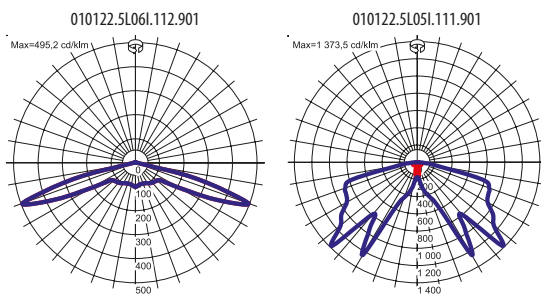

Luminous flux tolerance +/- 10%.
Power tolerance +/- 5%.

Lighting beam, light intensity distribution and light efficiency were examined in accordance with the EN ISO 17025:2005 norm for EN13032 norm series and the LM-79 norm.
Up-to-date product info and General Warranty Terms available on our website www.luglightfactory.com

AVAILABLE VERSIONS

ACCESSORIES

150030.00033

Set of connecting elements

LIGHT BEAM CURVES

WAY OF LIGHTING

Luminous flux tolerance +/- 10%.
Power tolerance +/- 5%.

Lighting beam, light intensity distribution and light efficiency were examined in accordance with the EN ISO 17025:2005 norm for EN13032 norm series and the LM-79 norm.
Up-to-date product info and General Warranty Terms available on our website www.luglightfactory.com