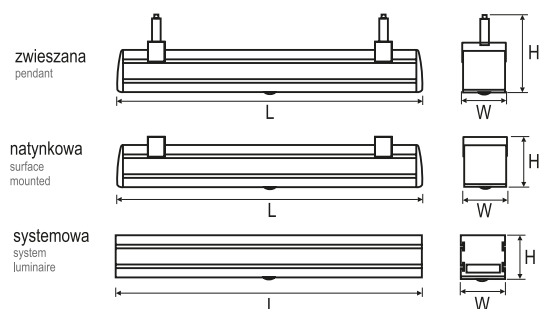

Single-function luminaire of emergency lighting luminaire for LED light sources, optics either in corridor or open-space interiors versions.

TECHNICAL DATA	Mounting: suspended, on wire suspension (on request) Body: aluminium profile Colour: gray Diffuser: opal plexiglass (PLX)
ELECTRICAL DATA	Power supply efficiency: >60% Power: 220-240V 50/60Hz Includes light source: yes Electrical connection: max 3x0,75 mm ² wire
OPTICAL DATA	Light distribution: asymmetric, circular Way of lighting: direct Type of optic: for corridors, for offices
GENERAL DATA	Additional equipment: plastic end caps Warranty: 5 years Application: car showrooms, boutiques, shopping centers, museums, galleries, open-space areas, pathways

010122.5L05 .111.901

Emergency mode

- I 1h, single function with self-test
- J 3h, single function with self-test

Code	Dimensions [mm] L W H	Pallet quantity	Quantity in package	Net weight [kg]
Type of optic: for corridors				
010122.5L05X.111.901	360 50 50	396	1	0.7
Type of optic: for offices				
010122.5L06X.112.901	360 50 50	396	1	0.7

AVAILABLE VERSIONS

ACCESSORIES

150030.00033

Set of connecting elements

LIGHT BEAM CURVES

WAY OF LIGHTING

Luminous flux tolerance +/- 10%.
Power tolerance +/- 5%.

Lighting beam, light intensity distribution and light efficiency were examined in accordance with the EN ISO 17025:2005 norm for EN13032 norm series and the LM-79 norm.
Up-to-date product info and General Warranty Terms available on our website www.luglightfactory.com